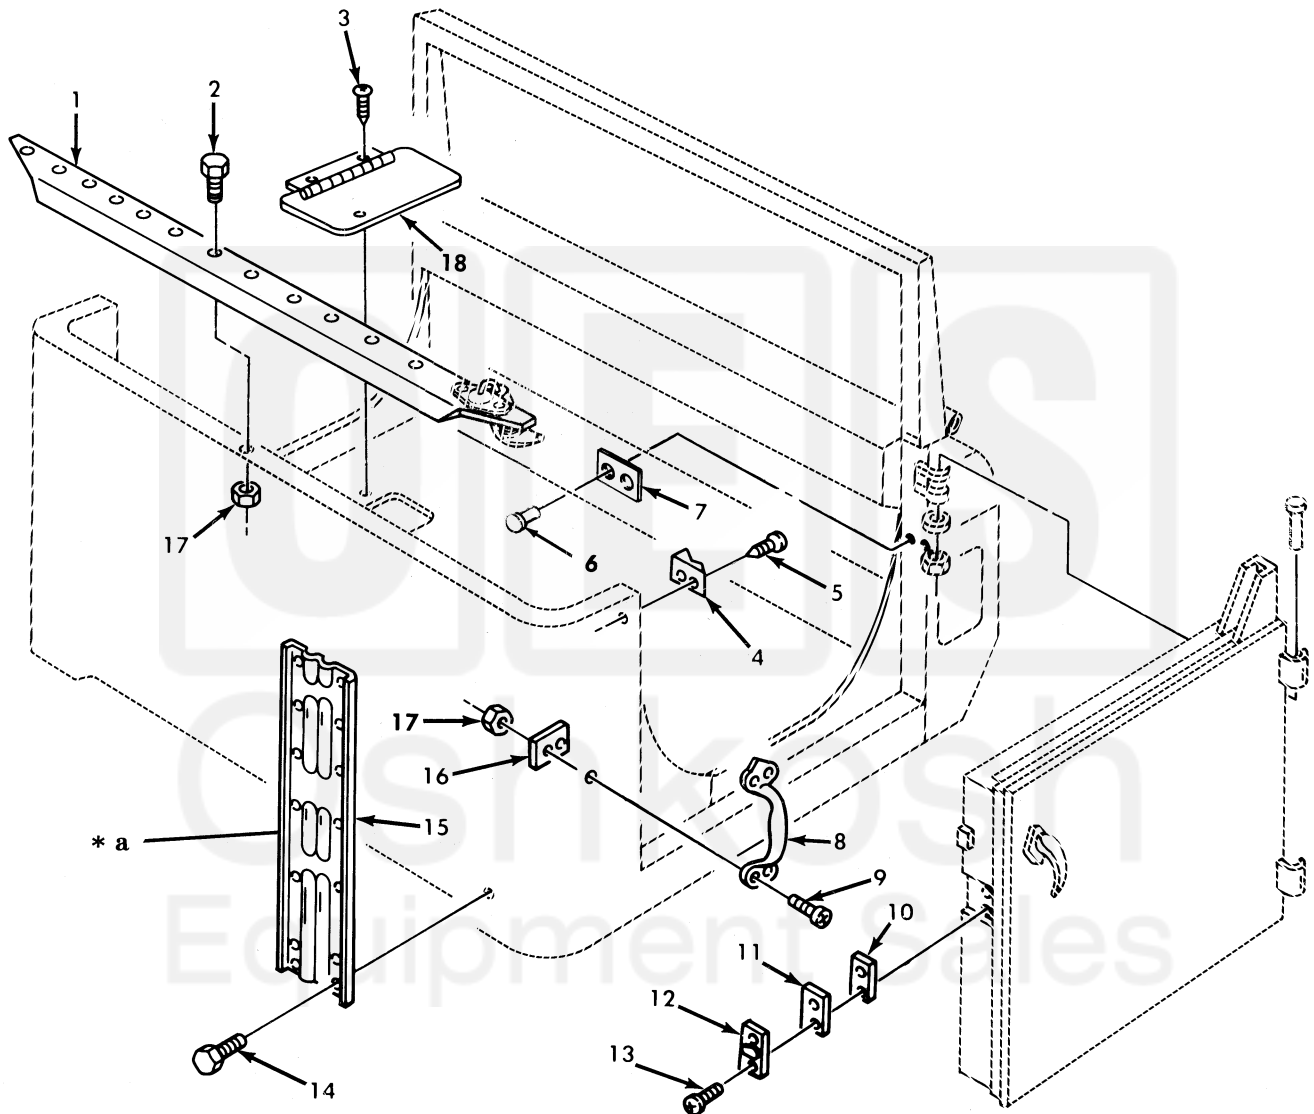

UNIT, DIRECT SUPPORT, AND GENERAL SUPPORT MAINTENANCE
REPAIR PARTS AND SPECIAL TOOLS LIST
TRUCK, 5-TON, 6X6, M809 SERIES TRUCKS (DIESEL)

Figure 255. Cab Reinforcement Panel, Machine Gun Mount Brackets, and Related Parts.

(1) ITEM NO	(2) SMR CODE	(3) NSN	(4) CAGEC	(5) PART NUMBER	(6) DESCRIPTION AND USABLE ON CODE (UOC)	(7) QTY
GROUP 1801 BODY, CAB, AND HOOD ASSEMBLIES						
FIG. 255 CAB REINFORCEMENT PANEL, MACHINE GUN MOUNT BRACKETS, AND RELATED PARTS						
1	PAOZZ	2510-00-177-9116	19207	8345158	BRACE, CAB PANEL.....	1
2	PAOZZ	5306-00-068-0513	18876	MS90727001-06	SCREW, CAP, HEXAGON H.....	11
3	PAOZZ	5305-01-104-9019	19207	7373279	SCREW, ASSEMBLED WAS.....	3
4	PAOZZ	5340-00-737-3302	19207	7373302	STRIKE, CATCH.....	2
5	PAOZZ	5305-00-696-5285	24617	187995	SCREW, ASSEMBLED WAS.....	4
6	PAOZZ	5320-00-058-9884	96906	MS16536-174	RIVET, TUBULAR.....	4
7	PAOZZ	8140-00-622-3934	19207	7529299	PAD, CUSHIONING.....	2
8	PAOZZ	5340-00-621-2591	19207	7397853	HANDLE, BOW.....	2
9	PAOZZ	5305-00-957-1497	96906	MS35191-293	SCREW, MACHINE.....	8
10	PAOZZ	5365-01-129-0399	19207	7529300	SPACER, PLATE.....	2
11	PAOZZ	5340-00-621-2563	19207	7529310	COVER, ACCESS.....	2
12	PAOZZ	2540-00-754-0419	19207	7540419	WEDGE, DOOR DOVETAIL.....	2
13	PAOZZ	5305-00-696-5285	24617	187995	SCREW, ASSEMBLED WAS.....	4
14	PAOZZ	5305-00-042-5599	21450	425599	SCREW, ASSEMBLED WAS.....	28
15	PAOZZ	2510-00-753-9657	19207	7539657	BRACKET, REAR GUN MO.....	2
16	PAOZZ	2510-00-420-5049	19207	7529297	PLATE, HANDLE REINFO.....	4
17	PAOZZ	5310-00-877-5796	96906	MS21044N4	NUT, SELF-LOCKING, HE.....	19
18	PAOZZ	5342-00-625-9613	56442	814E4	DOOR, ACCESS.....	1

END OF FIGURE